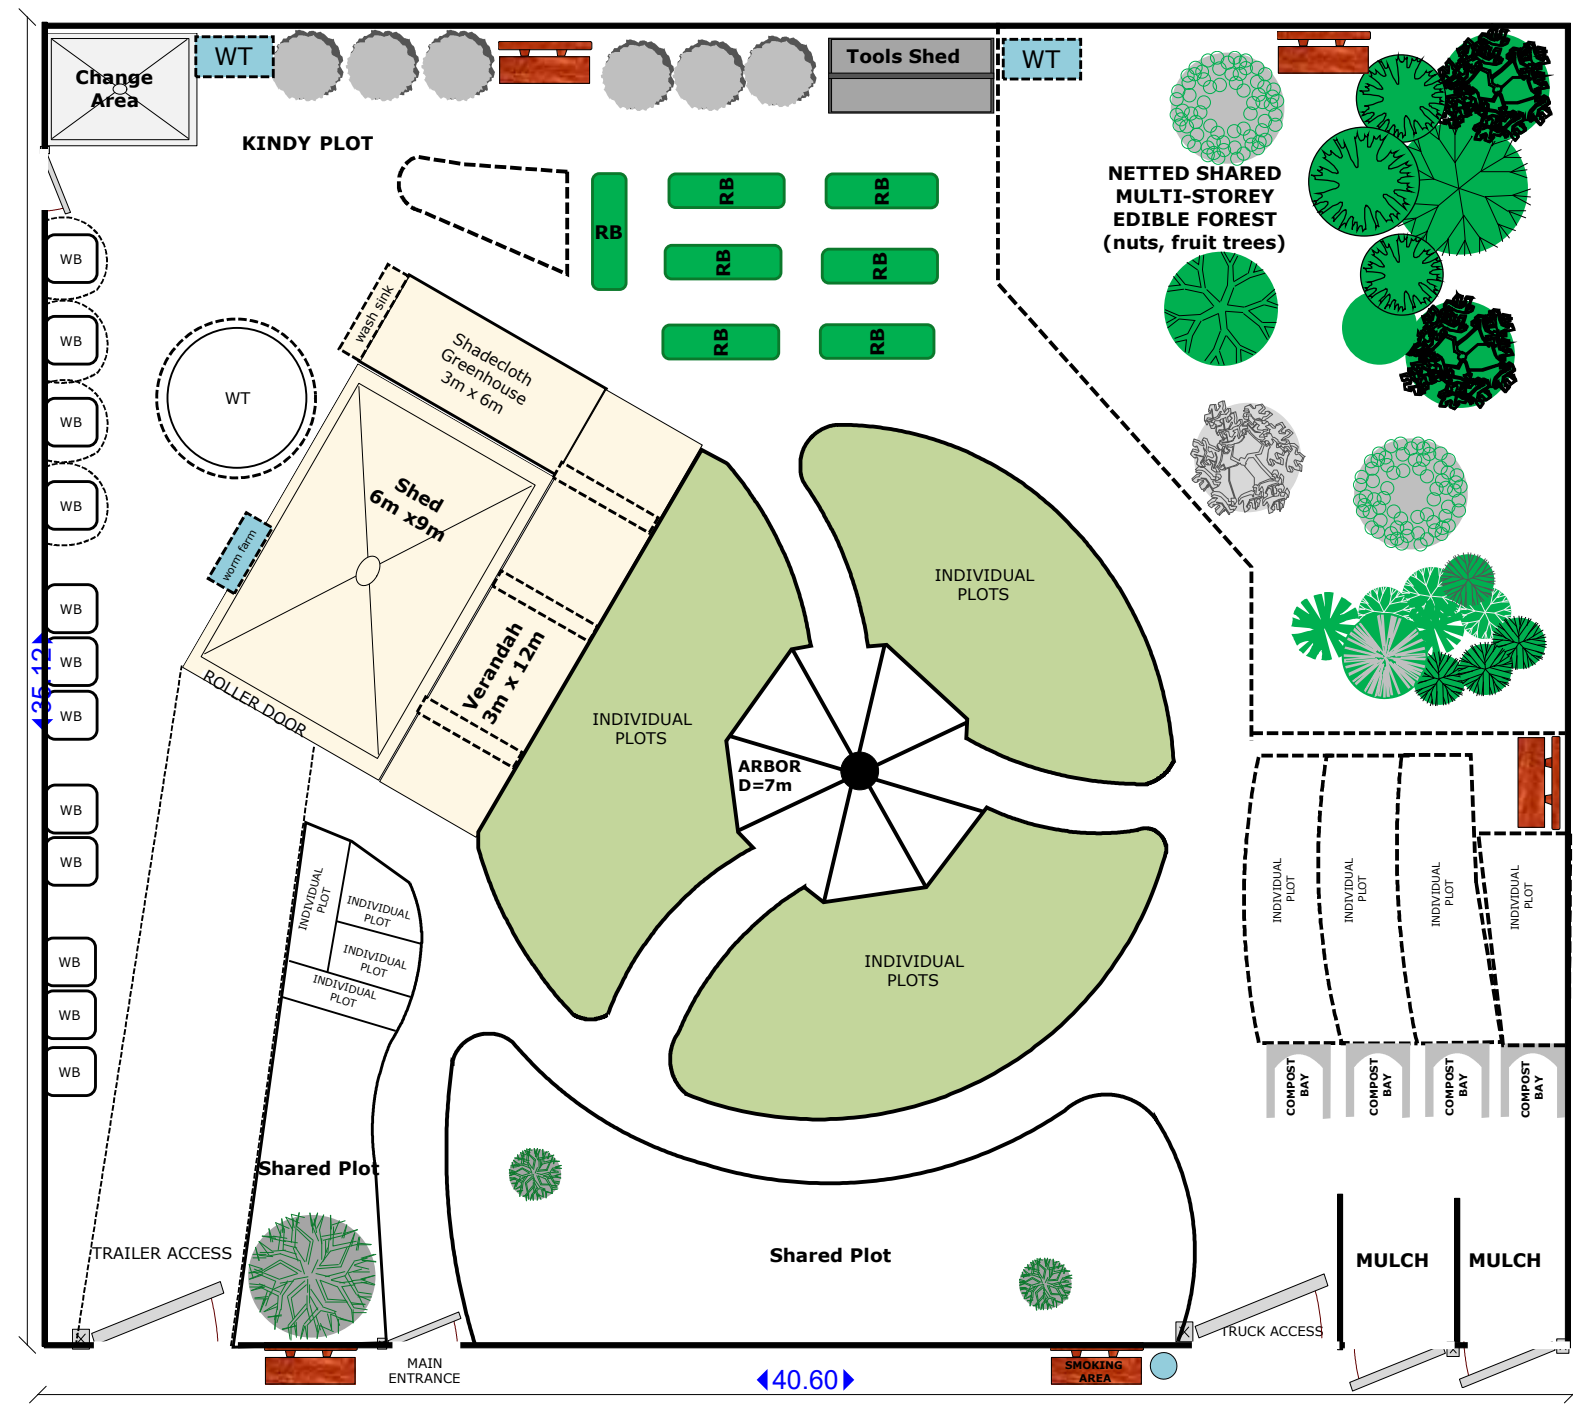

### GAWLER COMMUNITY GARDEN

PROPOSED GARDEN LAY-OUT  
Version 2- 22 FEB 2021

#### LEGEND

- Citrus Hedge
- Bench from recycled timber
- Raised Garden Bed
- Wicking Bed recycled IBC

#### DISCLAIMER

This proposed garden lay-out has been prepared by the Gawler Community Garden Management Committee for internal use only. Unless a written permission has been given by the Management Committee, use, disposition, publication and distribution of this plan is prohibited.